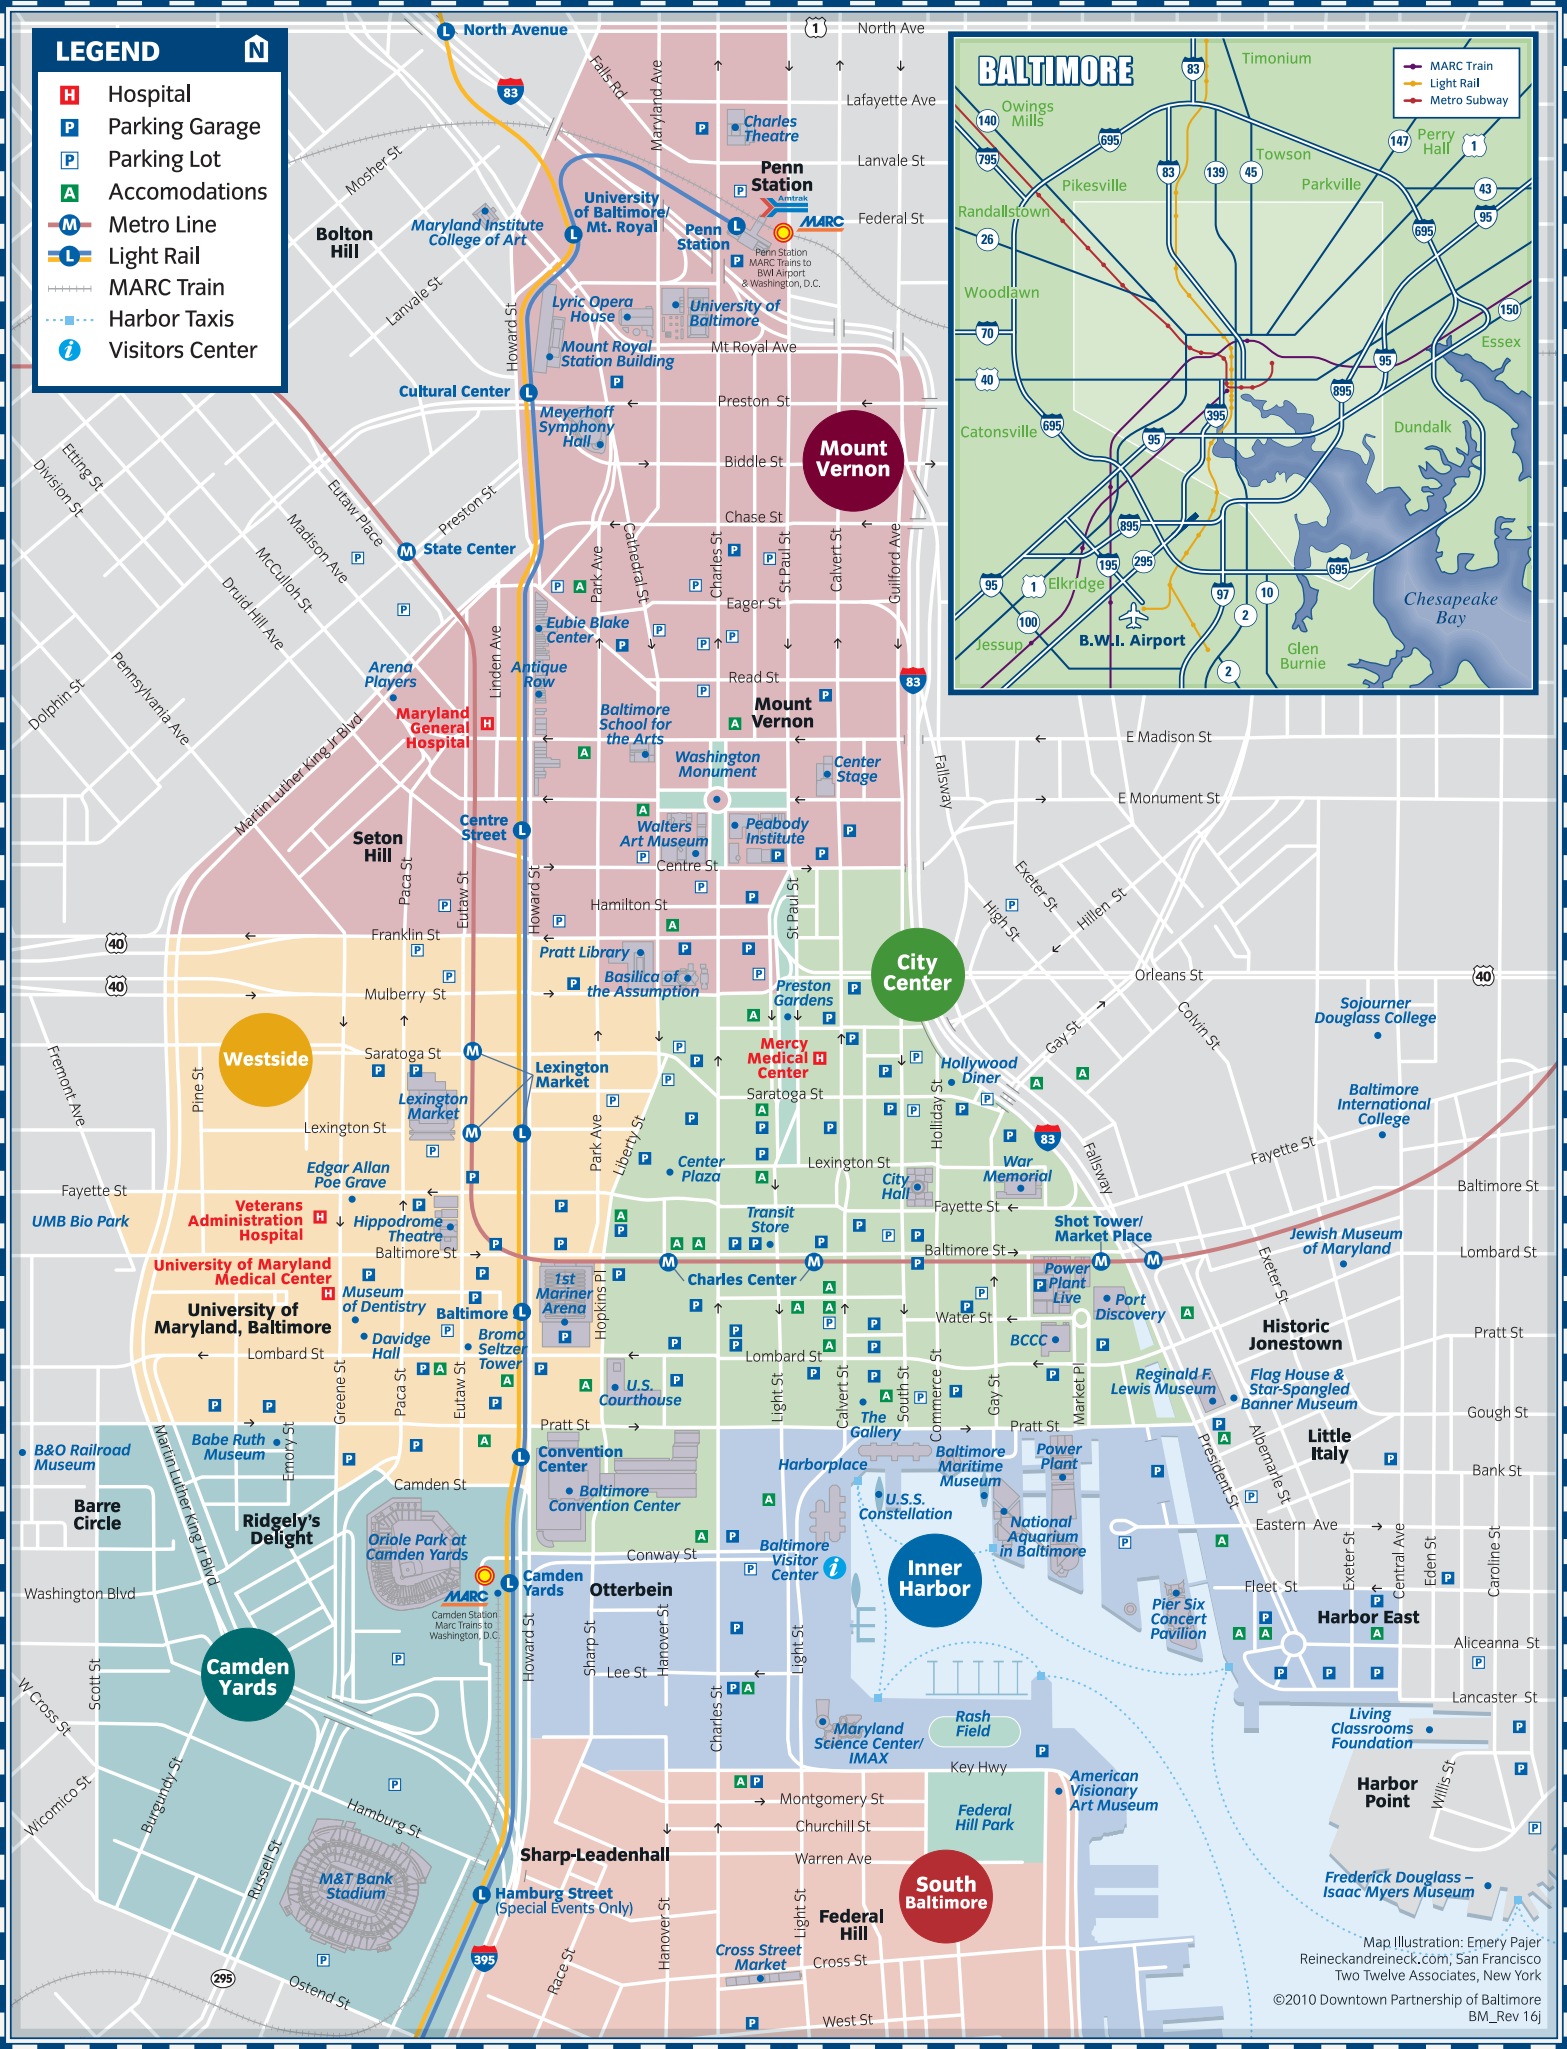

# LEGEND

- H Hospital
- P Parking Garage
- P Parking Lot
- A Accommodations
- M Metro Line
- L Light Rail
- MARC Train
- Harbor Taxis
- i Visitors Center

Map Illustration: Emery Pajer  
 Reineckandreineck.com, San Francisco  
 Two Twelve Associates, New York  
 ©2010 Downtown Partnership of Baltimore  
 BM\_Rev 16j